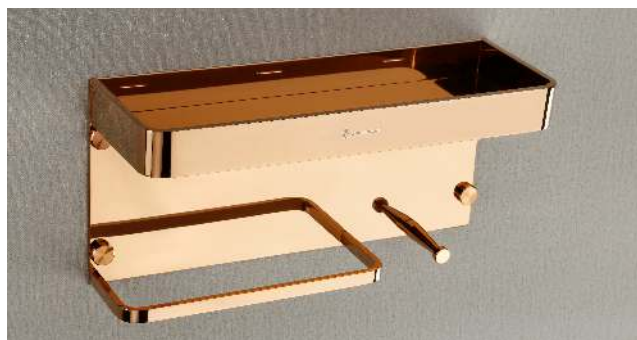

● AC 013 RG (PVD) ₹ 8139