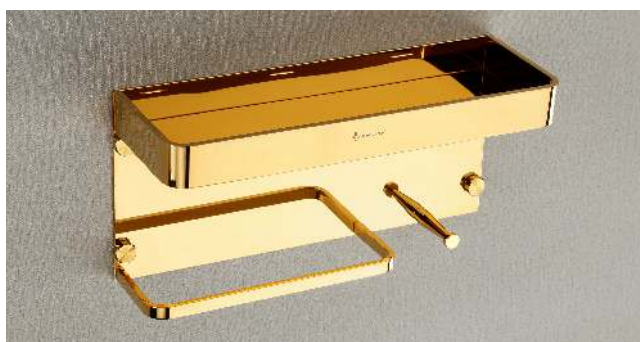

● AC 013 SG (PVD) ₹ 8139