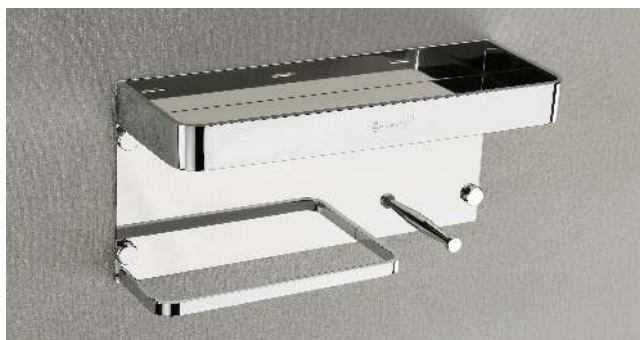

MULTI USE SELF

● AC 013 (CP) ₹ 4709