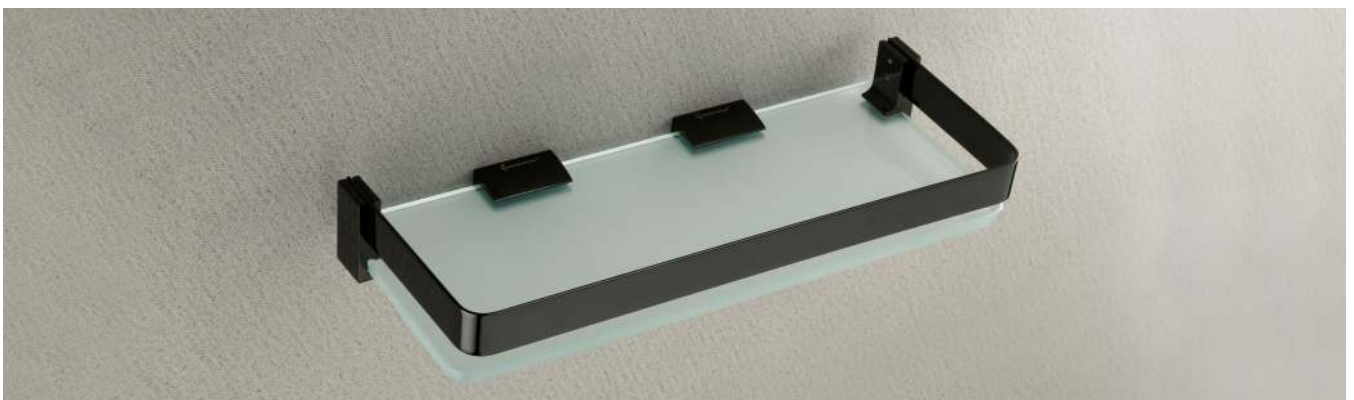

GLASS SHELF ● GS 010 (CP) | 12" X 5" ₹ 2529 ● GS 010 (PVD) | 12" X 5" ₹ 3599
GLASS THICKNESS 8MM ● GS 011 (CP) | 15" X 5" ₹ 2599 ● GS 011 (PVD) | 15" X 5" ₹ 4059
● GS 012 (CP) | 18" X 5" ₹ 2729 ● GS 012 (PVD) | 18" X 5" ₹ 4469